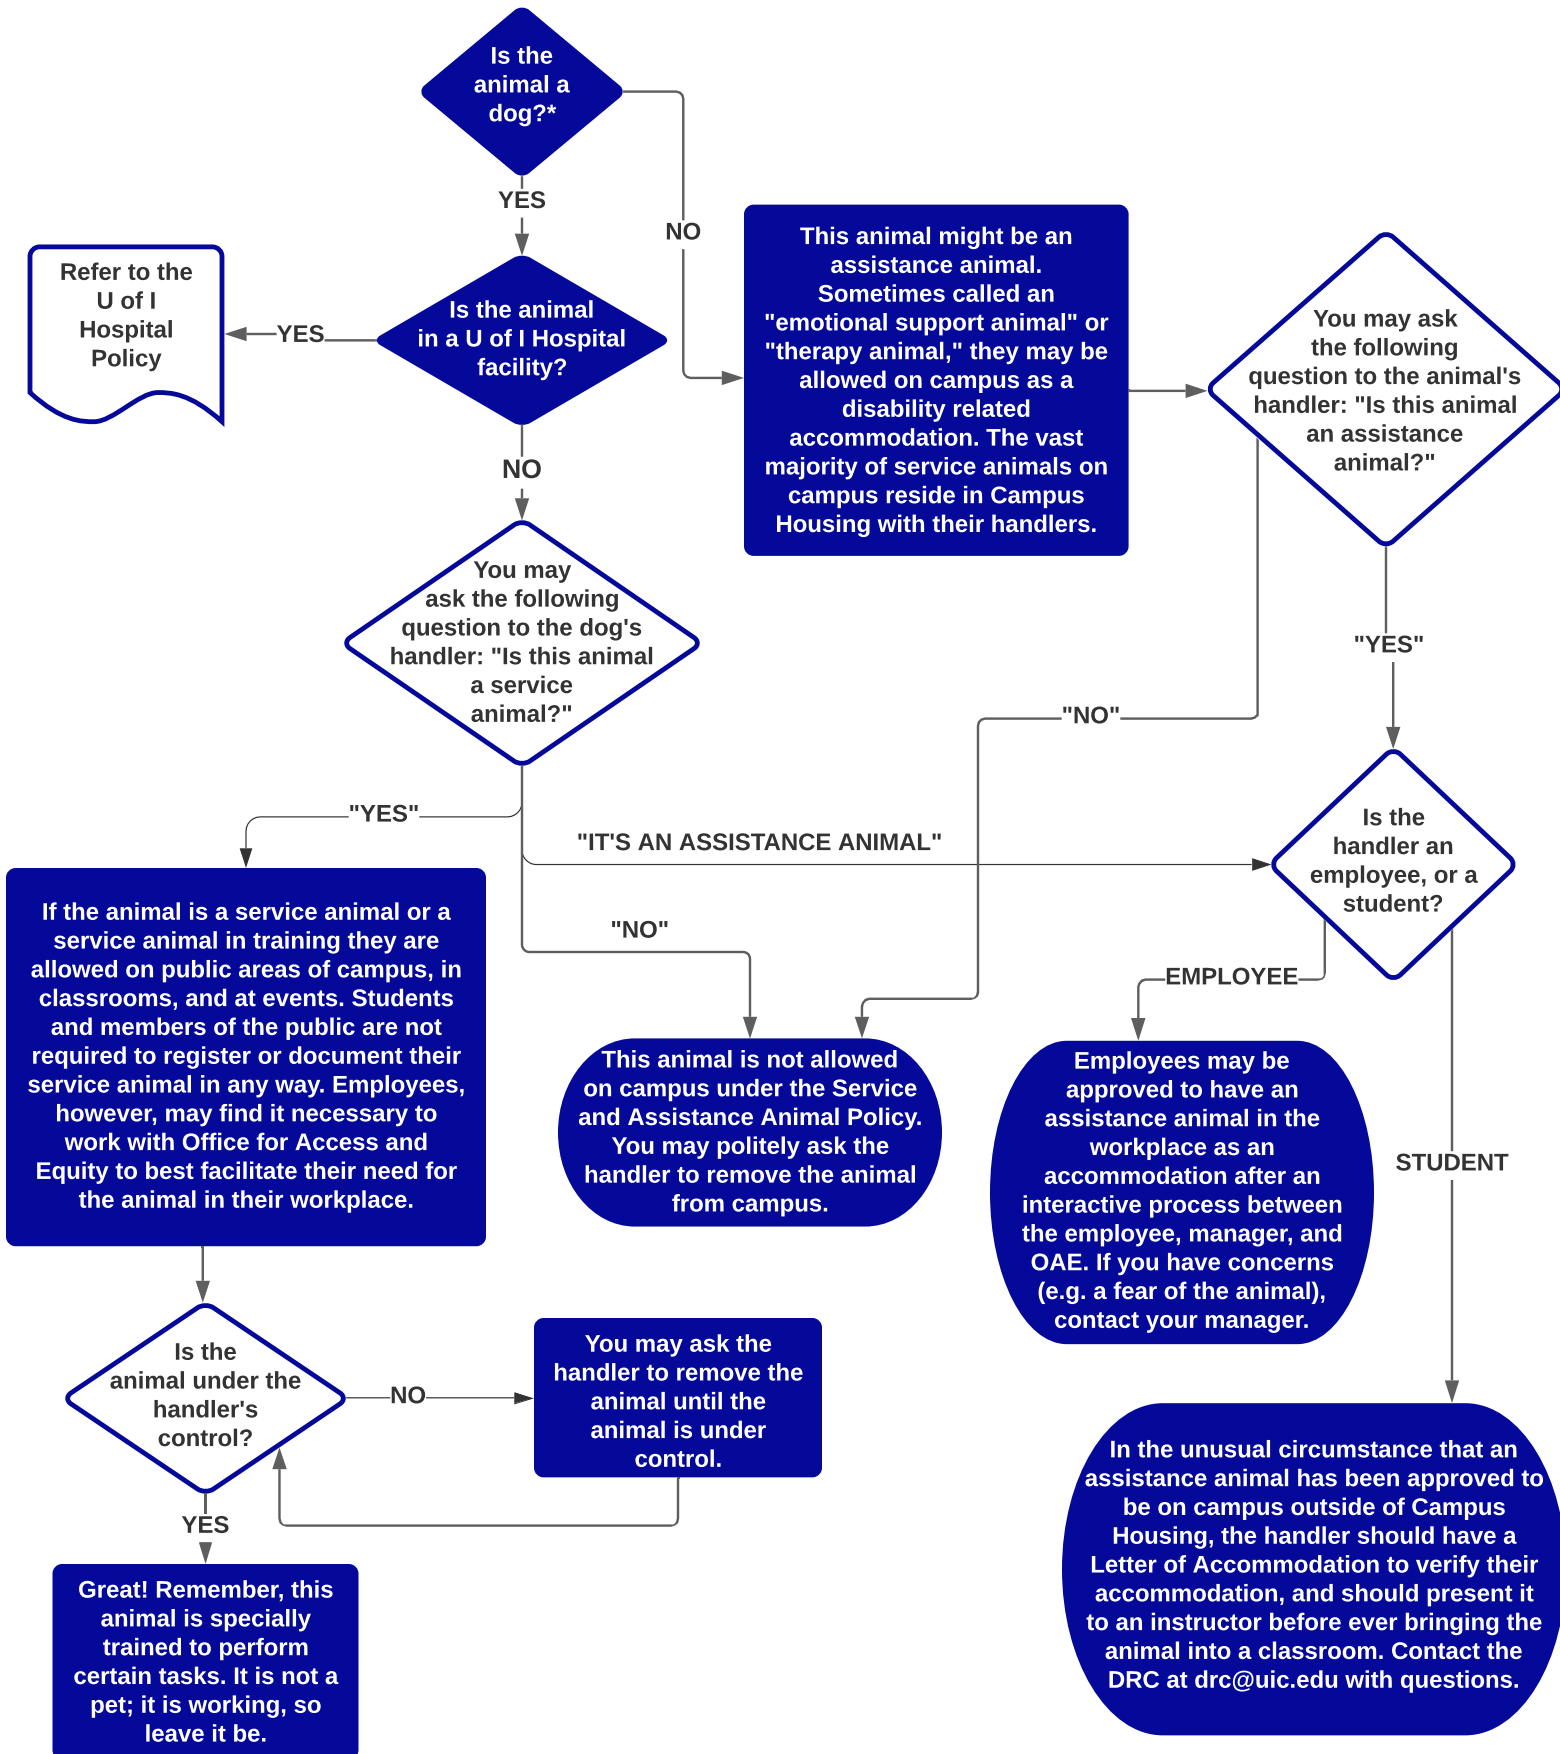

There Is An Animal on Campus - What Should I Do?

A Step By Step Guide to Interpreting the UIC Assistance and Service Animal Policy

Disability Resource Center | Office for Access and Equity

* Service Animals must be dogs; mini-horses may be trained as service animals, but this is extremely unusual in an urban setting. See policy for more details.